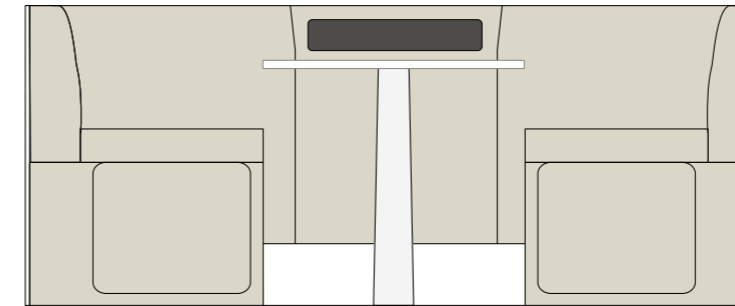

# COLOUR LAYOUTS

Z-20.6 & Z-18.6

OVERHEADS ABOVE KITCHEN / SPLASH BACK  
KITCHEN CABINET MODULE

OVERHEADS ABOVE LOUNGE

LOUNGE UPHOLSTERY

## CABINETS

PRIMARY CABINET COLOUR

SECONDARY CABINET COLOUR