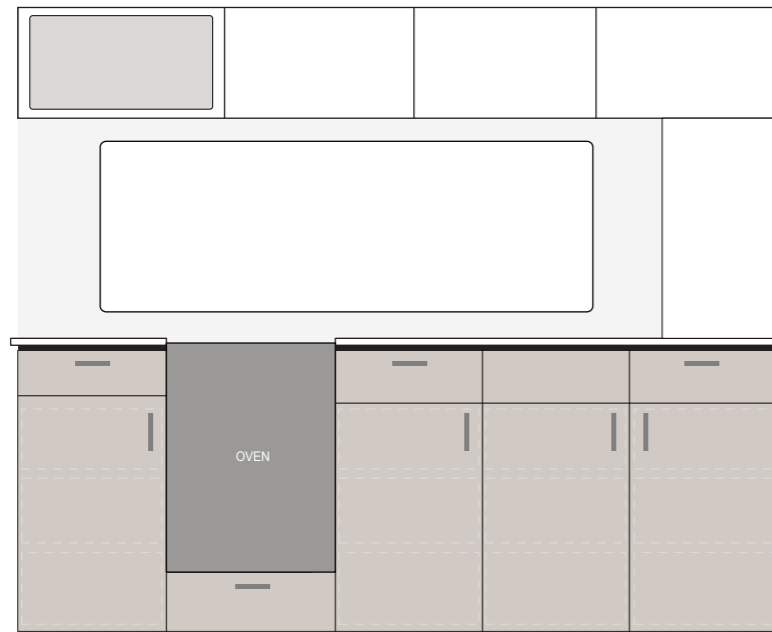

# COLOUR LAYOUTS

Z-20.6 & Z-18.6

OVERHEADS ABOVE KITCHEN / SPLASH BACK  
KITCHEN CABINET MODULE

OVERHEADS ABOVE LOUNGE

LOUNGE UPHOLSTERY

## CABINETS

PRIMARY CABINET COLOUR

SECONDARY CABINET COLOUR